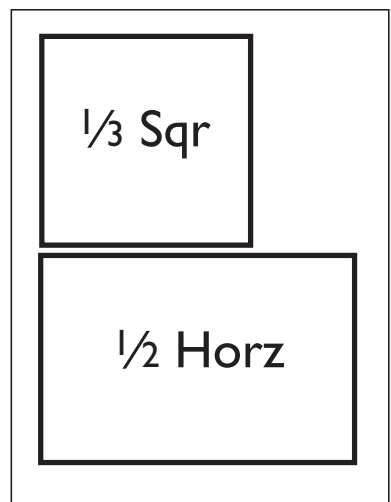

## AD DIMENSIONS

### PARTIAL PAGE ADS

Size	Width	Depth
2/3 Page V	4 3/4	9 7/8
1/2 (Island)	4 3/4	7
1/2 Page V	3 1/2	9 7/8
1/2 Page H	7 1/4	5
1/3 Page V	2 1/4	9 7/8
1/3 Page H	7 1/4	3 3/8
1/3 Page S	4 3/4	4 3/4
1/4 Page V	3 1/2	4 3/4
1/4 Page H	7 1/4	2 1/2

### FULL PAGE ADS

Size	Width	Depth
Trim (page) Size	8 1/8	10 7/8
Bleed Size	8 3/8	11 1/8

Bleeds should extend min. 1/8" beyond trim. Keep live copy and photos 3/8" from trim edge. **Leave 1/2" free of live matter at bottom of ad to allow space for reader service number.**

### 2-PAGE SPREAD ADS

Size	Width	Depth
Trim Size	16 1/4	10 7/8
Bleed Size	16 1/2	11 1/8

Bleeds should extend min. 1/8" beyond trim. Keep live copy and photos 3/8" from trim edge. **Leave 1/2" free of live matter at bottom of ad to allow space for reader service number.**