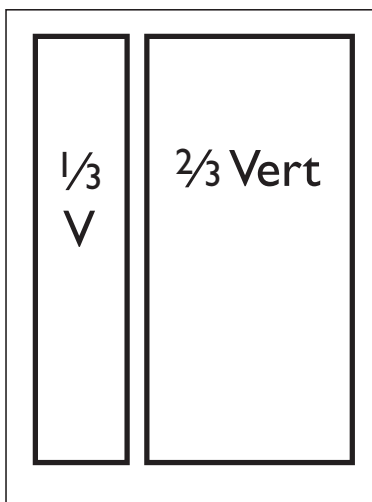

## AD DIMENSIONS

### PARTIAL PAGE ADS

Size	Width	Depth
2/3 Page V	4 3/4	9 7/8
1/2 (Island)	4 3/4	7
1/2 Page V	3 1/2	9 7/8
1/2 Page H	7 1/4	5
1/3 Page V	2 1/4	9 7/8
1/3 Page H	7 1/4	3 3/8
1/3 Page S	4 3/4	4 3/4
1/4 Page V	3 1/2	4 3/4
1/4 Page H	7 1/4	2 1/2

### FULL PAGE ADS

Size	Width	Depth
Trim (page) Size	8 1/8	10 7/8
Bleed Size	8 3/8	11 1/8

Bleeds should extend min. 1/8" beyond trim. Keep live copy and photos 3/8" from trim edge. **Leave 1/2" free of live matter at bottom of ad to allow space for reader service number.**

### 2-PAGE SPREAD ADS

Size	Width	Depth
Trim Size	16 1/4	10 7/8
Bleed Size	16 1/2	11 1/8

Bleeds should extend min. 1/8" beyond trim. Keep live copy and photos 3/8" from trim edge. **Leave 1/2" free of live matter at bottom of ad to allow space for reader service number.**