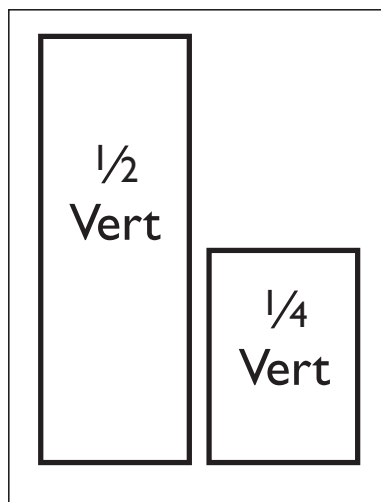

## AD DIMENSIONS

### PARTIAL PAGE ADS

Size	Width	Depth
2/3 Page V	4 3/4	9 7/8
1/2 (Island)	4 3/4	7
1/2 Page V	3 1/2	9 7/8
1/2 Page H	7 1/4	5
1/3 Page V	2 1/4	9 7/8
1/3 Page H	7 1/4	3 3/8
1/3 Page S	4 3/4	4 3/4
1/4 Page V	3 1/2	4 3/4
1/4 Page H	7 1/4	2 1/2

### FULL PAGE ADS

Size	Width	Depth
Trim (page) Size	8 1/8	10 7/8
Bleed Size	8 3/8	11 1/8

Bleeds should extend min. 1/8" beyond trim. Keep live copy and photos 3/8" from trim edge. **Leave 1/2" free of live matter at bottom of ad to allow space for reader service number.**

### 2-PAGE SPREAD ADS

Size	Width	Depth
Trim Size	16 1/4	10 7/8
Bleed Size	16 1/2	11 1/8

Bleeds should extend min. 1/8" beyond trim. Keep live copy and photos 3/8" from trim edge. **Leave 1/2" free of live matter at bottom of ad to allow space for reader service number.**